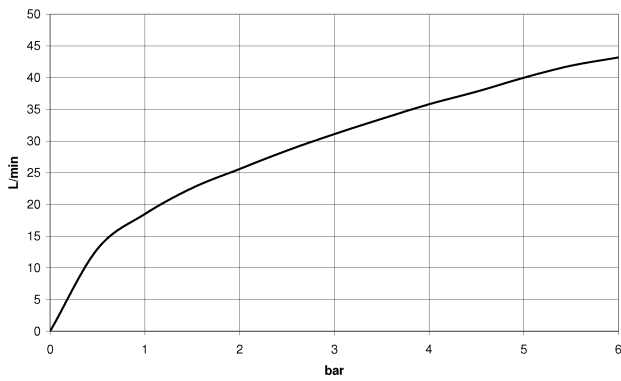

Bathtub - CL.1

Deck valve clockwise-closing cold - polished chrome

Article number: 20 000 740-00

- 1-1/4" hole diameter
- Handle Ø 2-3/8"
- Without flange

polished chrome

Dimensional drawing

All dimensions in mm / inch = mm x 0,0394

Bathtub - CL.1
Deck valve clockwise-closing cold - polished chrome
Article number: 20 000 740-00

Flow rate chart

Bathtub - CL.1

Deck valve clockwise-closing cold - polished chrome

Article number: 20 000 740-00