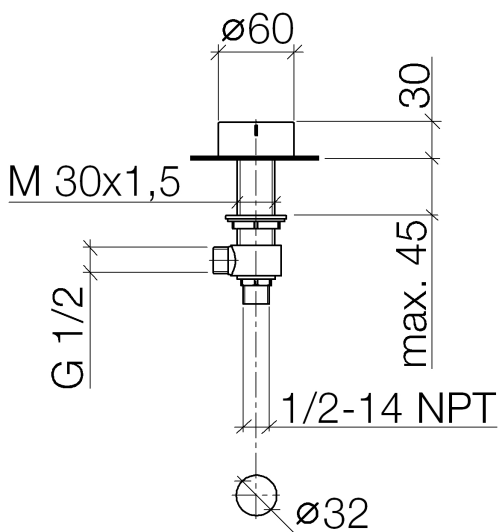

Bathtub - CL.1

Deck valve clockwise-closing cold - polished chrome

Article number: 20 000 740-00

- 1-1/4" hole diameter
- Handle Ø 2-3/8"
- Without flange

polished chrome

Dimensional drawing

All dimensions in mm / inch = mm x 0,0394

Bathtub - CL.1
Deck valve clockwise-closing cold - polished chrome
Article number: 20 000 740-00

Flow rate chart

Bathtub - CL.1

Deck valve clockwise-closing cold - polished chrome

Article number: 20 000 740-00