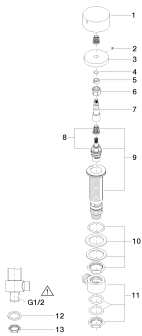

Bathtub - CL.1

Deck valve clockwise-closing cold - polished chrome

Article number: 20 000 740-00

- 1-1/4" hole diameter
- Handle Ø 2-3/8"
- Without flange

polished chrome

Dimensional drawing

All dimensions in mm / inch = mm x 0,0394

Bathtub - CL.1
Deck valve clockwise-closing cold - polished chrome
Article number: 20 000 740-00

Flow rate chart

Bathtub - CL.1

Deck valve clockwise-closing cold - polished chrome

Article number: 20 000 740-00

Spare parts list

Number	Item Number	Designation	Number of units
<hr/>			